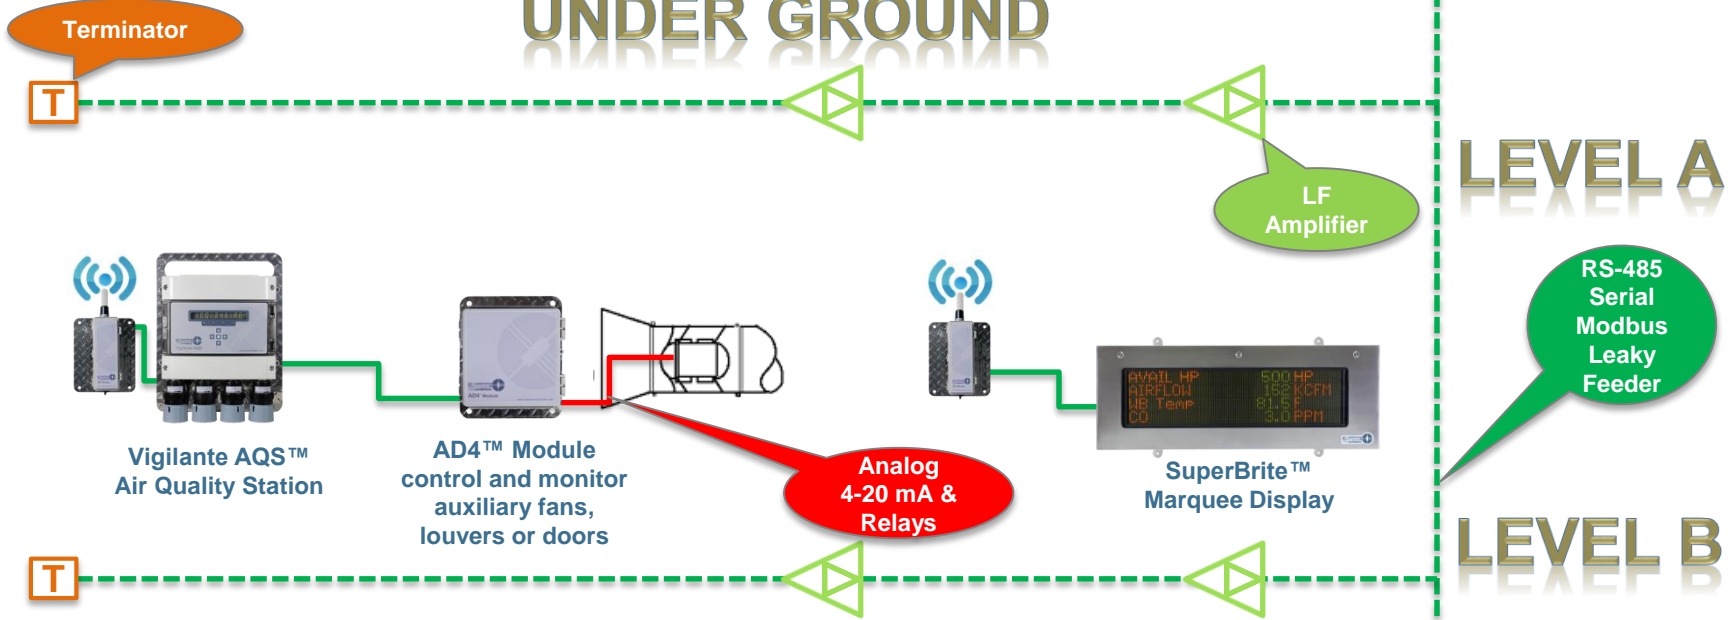

More time at the Face.

**Digital Leaky Feeder
Radio Network Architecture**

SCADA/HMI

SURFACE

UNDER GROUND

LEVEL A

LEVEL B